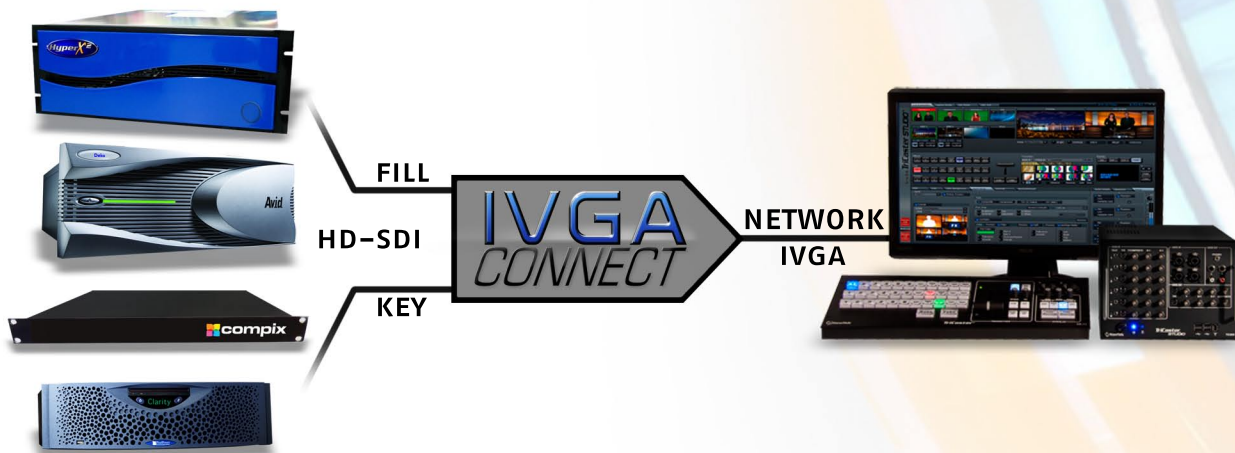

# IVGA CONNECT

IVGA CONNECT™ IS THE FIRST UNIVERSAL SOLUTION ALLOWING ANY OUTBOARD HD-SDI GRAPHICS SYSTEMS TO INTERACT OVER THE TRICASTERS IVGA NETWORK INPUTS.

THIS REVOLUTIONARY DESIGN ALLOWS THE REUSE OF ALL OF YOUR GRAPHIC ASSETS AND FACILITATES A SINGULAR WORKFLOW THAT TAKES YOU ALL THE WAY FROM THE "A-GAME", TO THE STREAMING MARKET.

IVGA CONNECT™ EMPLOYS THE HOST GRAPHICS SYSTEMS HD-SDI FULL BANDWIDTH KEY AND FILL OUTPUTS, WHICH GUARANTEES THE HIGHEST QUALITY IVGA CONVERSION. IN ADDITION, SINCE IVGA CONNECT USES THE ACTUAL HD-SDI SYSTEM OUTPUT, ALL OF THE ASSETS ASSOCIATED WITH SCENE ARE AVAILABLE OVER IVGA.